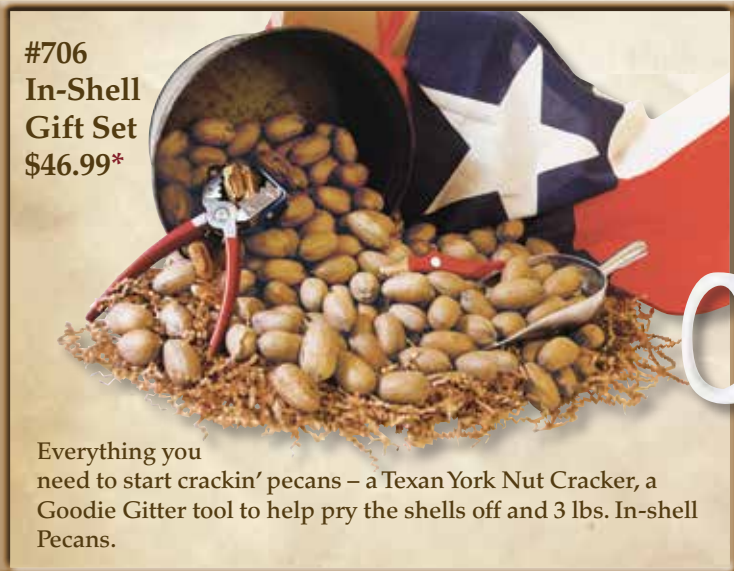

#706 In-Shell Gift Set $46.99*

Everything you need to start crackin' pecans – a Texan York Nut Cracker, a Goodie Gitter tool to help pry the shells off and 3 lbs. In-shell Pecans.